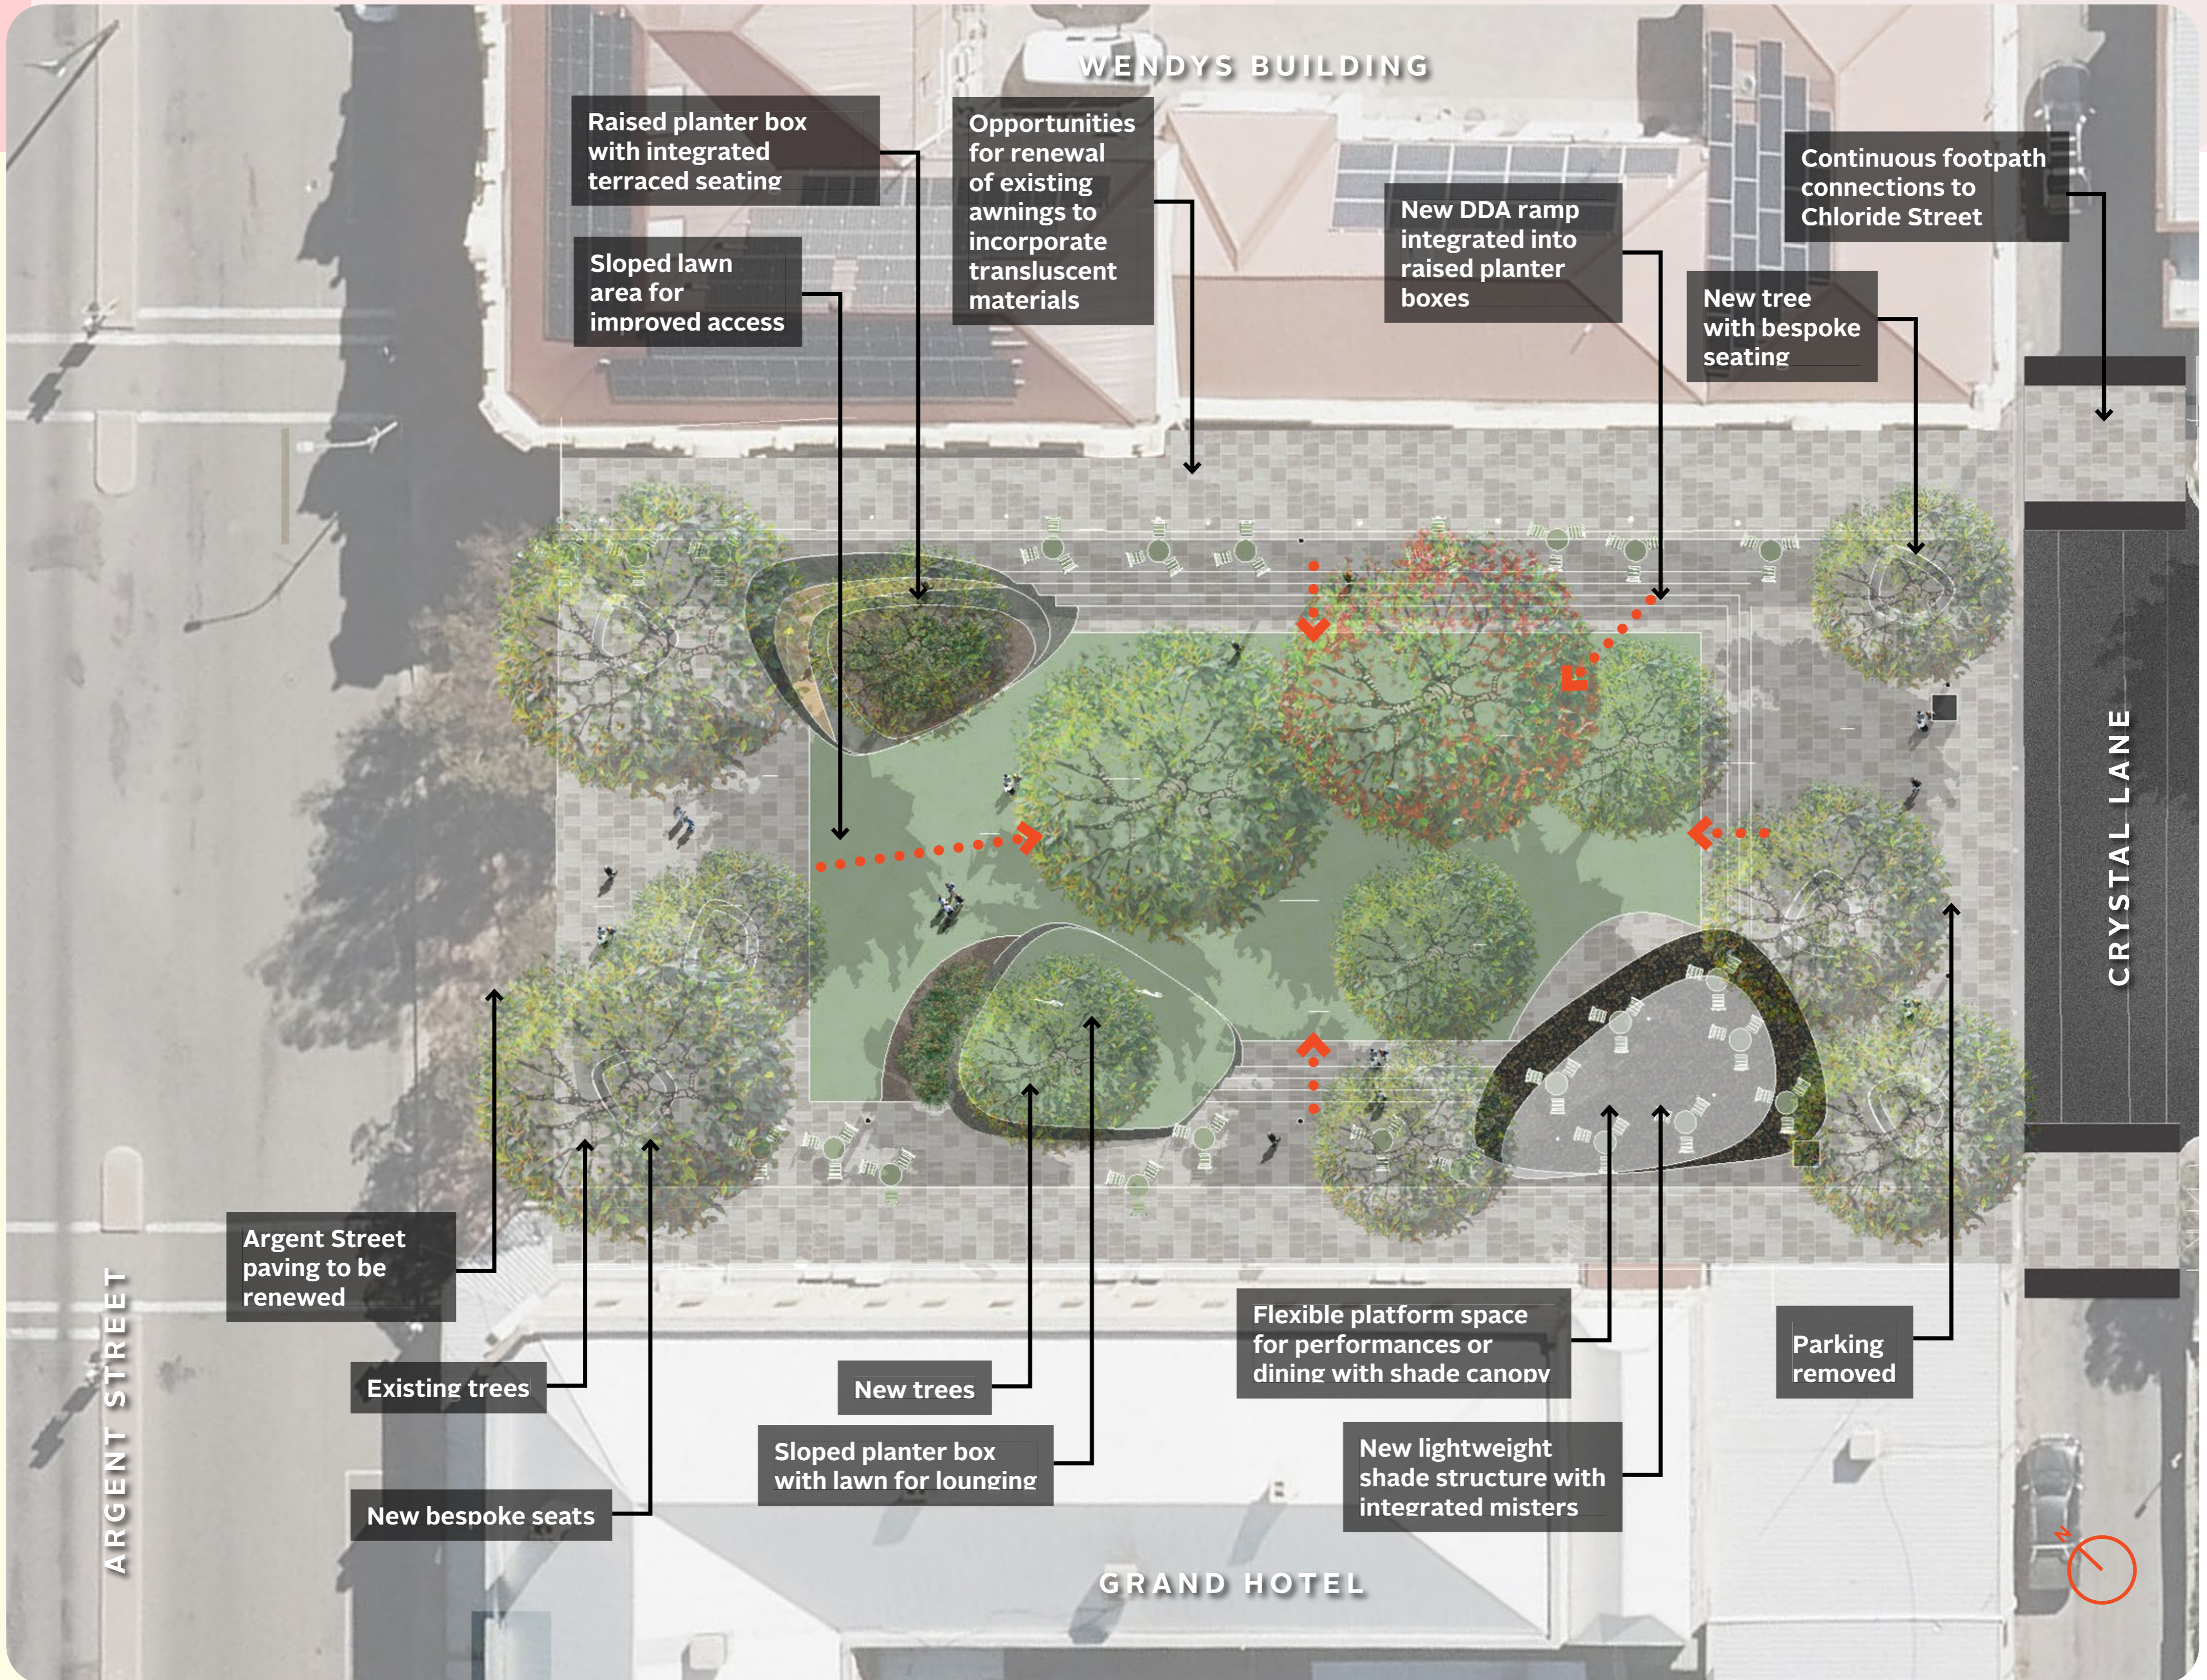

# Broken Hill Town Square Redevelopment Concept C- Social Nooks

Existing lawn area with new seating nooks and trees.

Looking into the lawn area towards Crystal Lane

View towards Argent Street showing the sloped lawn and seating nooks