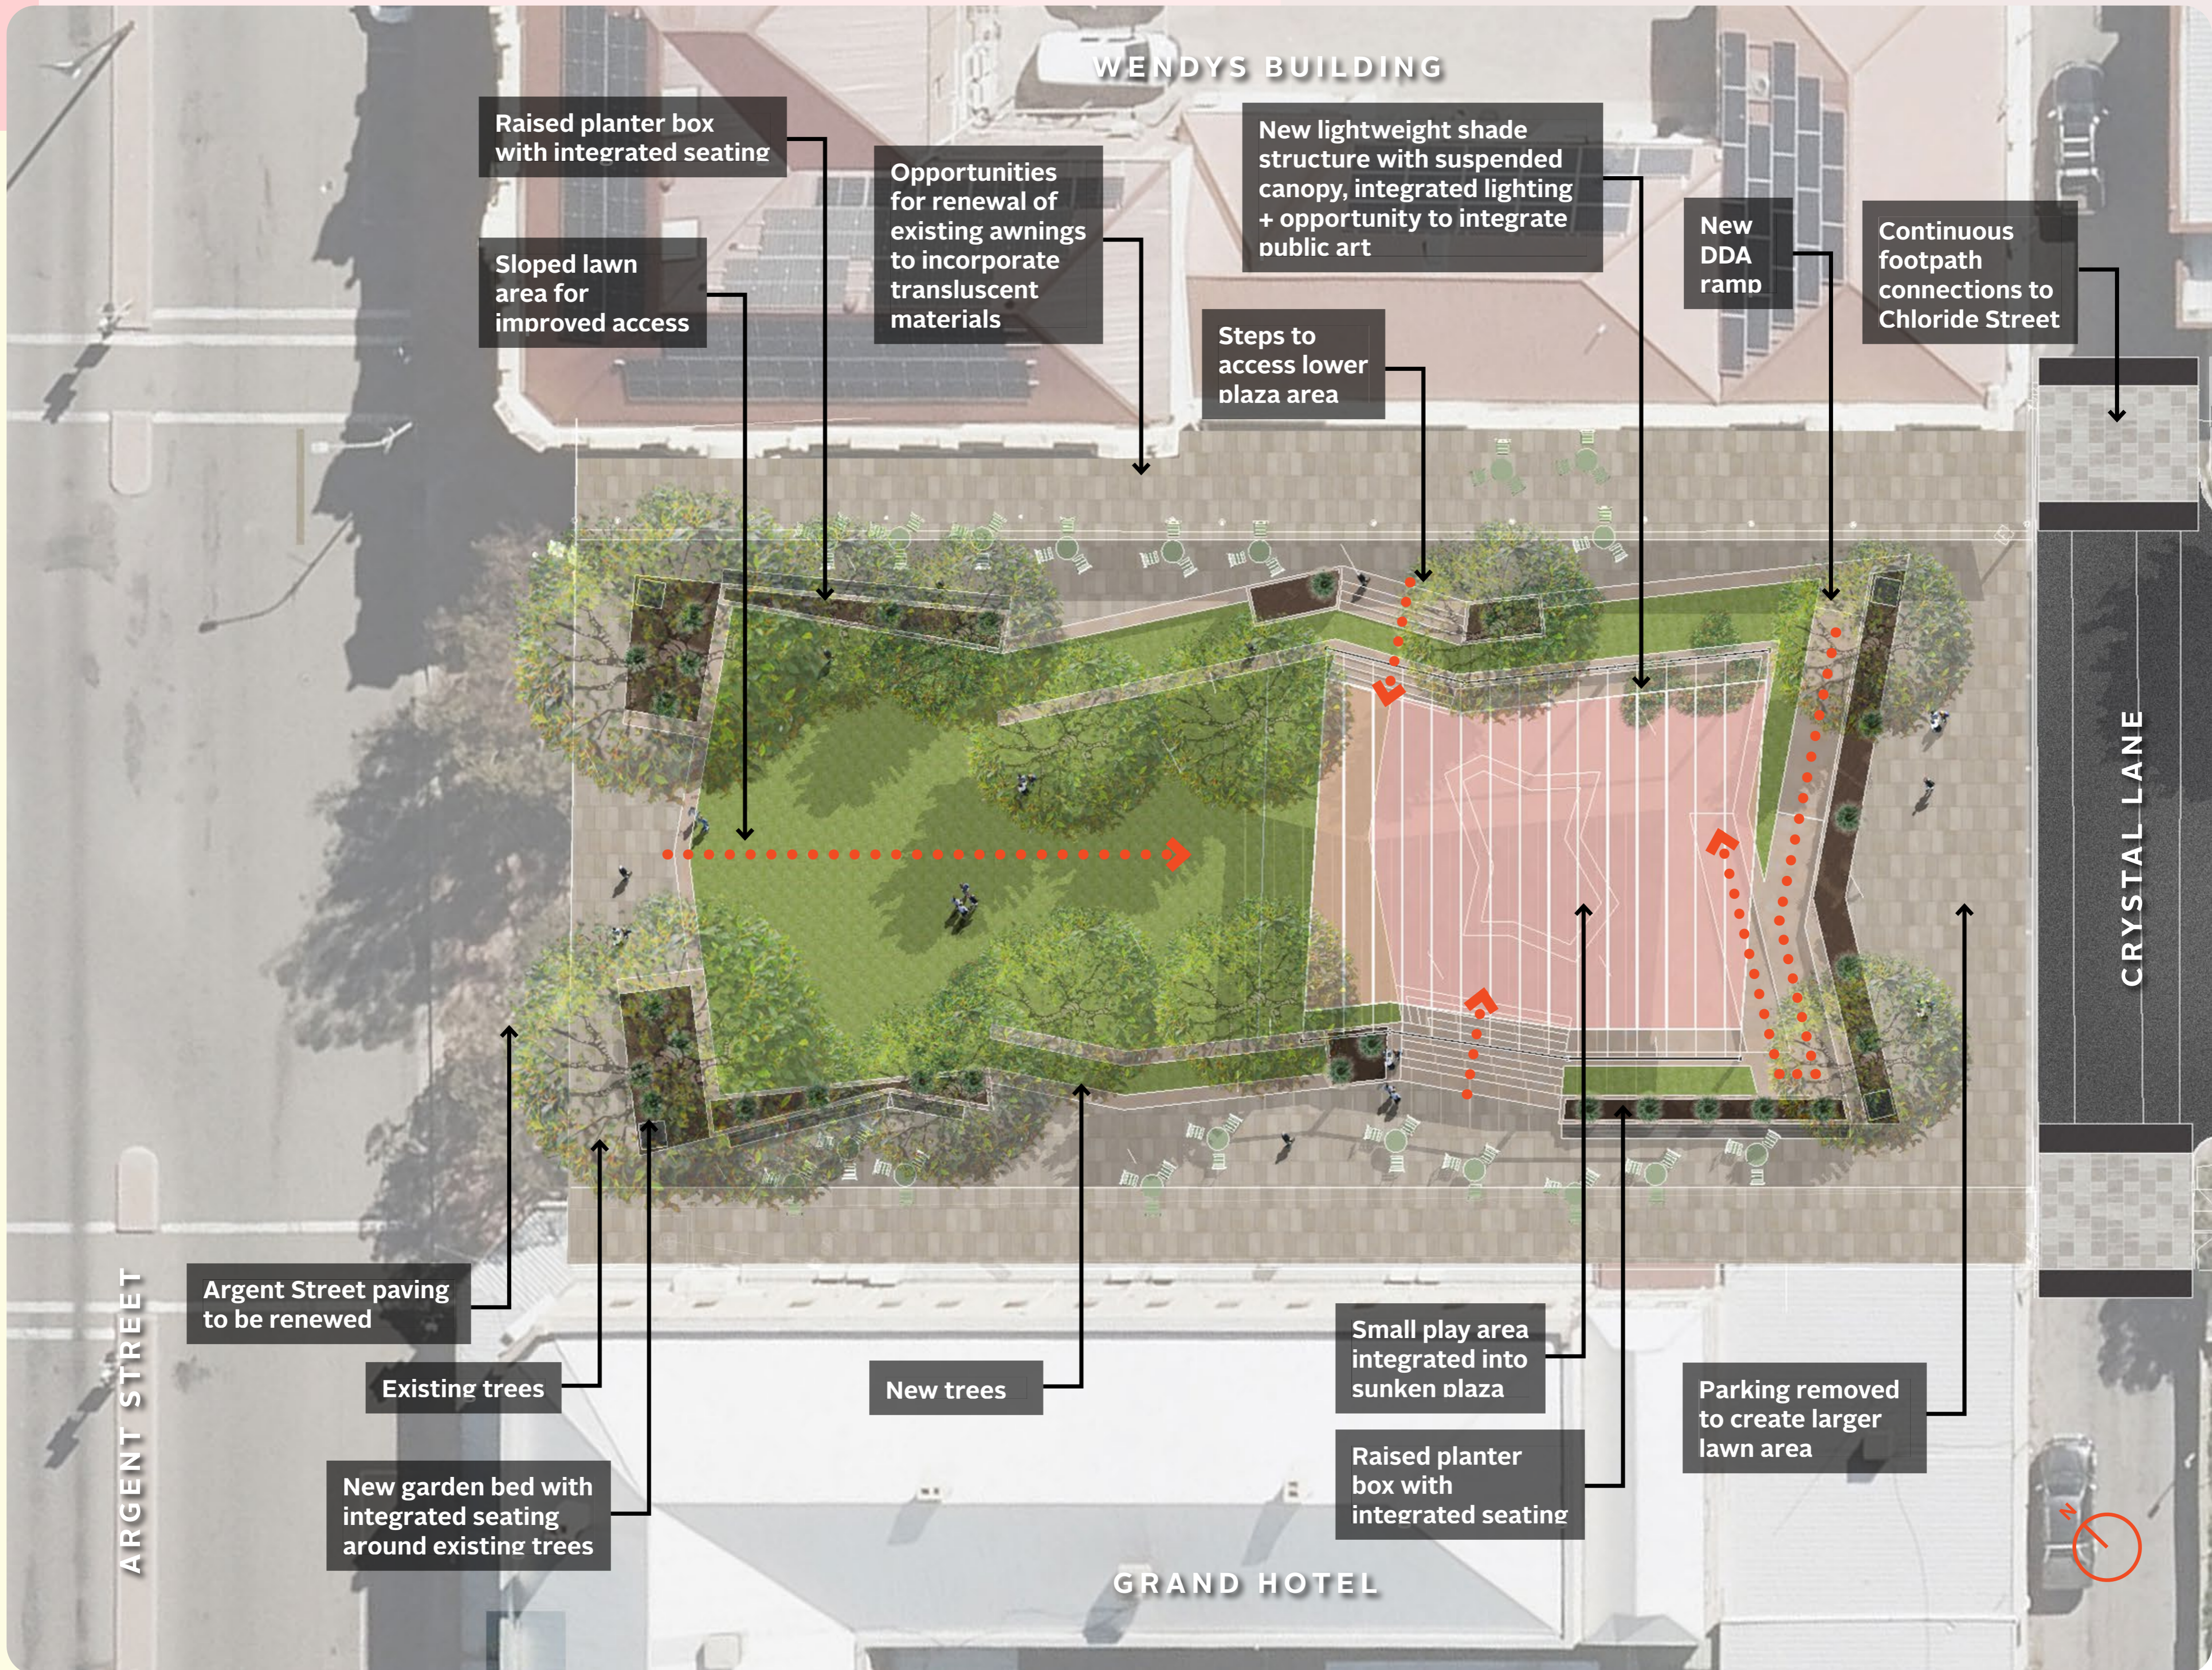

Broken Hill Town Square Redevelopment Concept B- Green Terraces

New larger lowered plaza with improved access from Argent Street via sloped lawn.

Looking into the lawn towards the shade structure

Looking south towards Crystal Lane