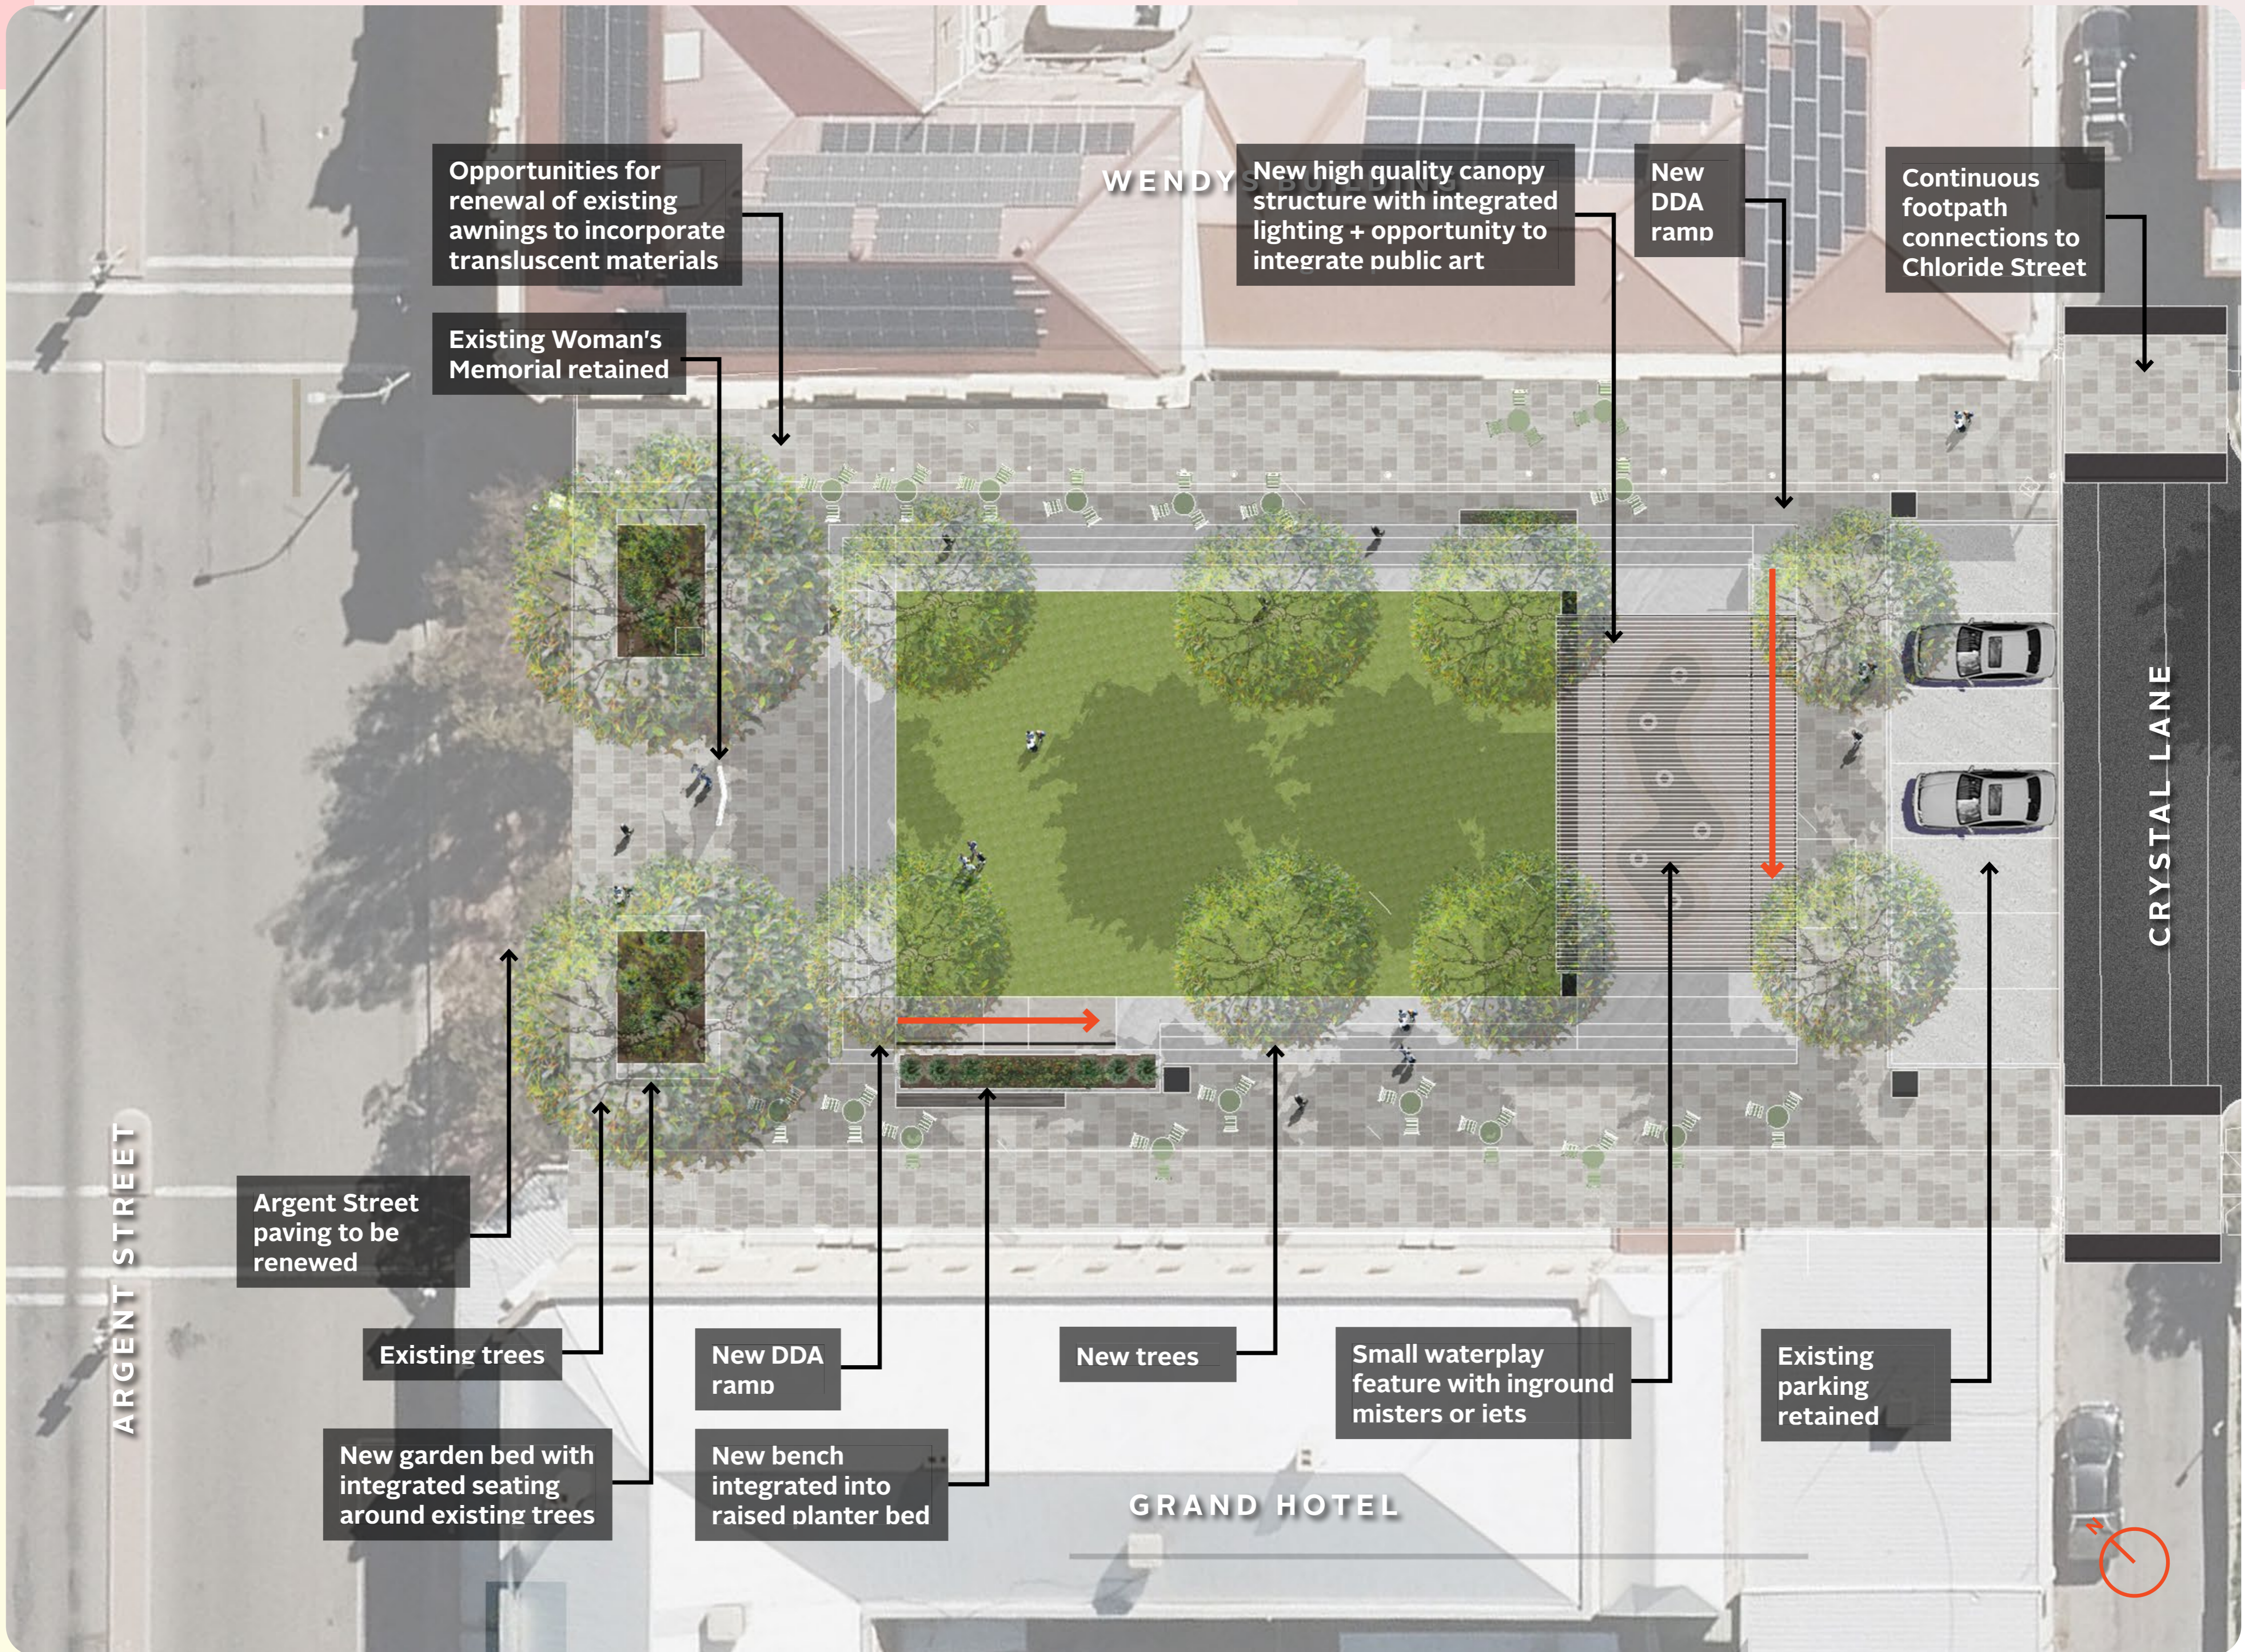

# Broken Hill Town Square Redevelopment

## Concept A- Targeted Improvements

Existing plaza space broken up by new shade structures and formal tree planting, with new small water element in south.

Looking south towards Crystal Lane

Small water feature under new canopy structure.